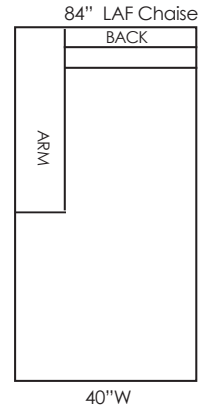

LANCASTER

CUSTOM CRAFTED UPHOLSTERY

ROBERTA SECTIONAL 8665

D40 H26/33
AH20 AW11 SD26 SH18

Roberta Bench Seats and Backs Standard • Standard with hidden recessed matte black legs.
Ask about optional cushion configurations and custom sectionals
• Call for Pricing and Yardage Estimates •