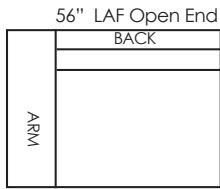

LANCASTER

CUSTOM CRAFTED UPHOLSTERY

ROBERTA SECTIONAL 8665

D40 H26/33
AH20 AW11 SD26 SH18

Roberta Bench Seats and Backs Standard • Standard with hidden recessed matte black legs.
Ask about optional cushion configurations and custom sectionals
• Call for Pricing and Yardage Estimates •