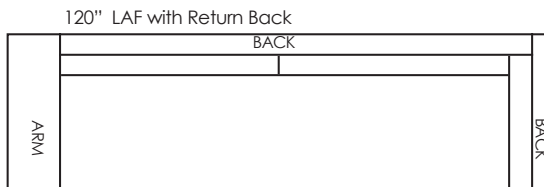

LANCASTER

CUSTOM CRAFTED UPHOLSTERY

ROBERTA SECTIONAL 8665

D40 H26/33
AH20 AW11 SD26 SH18

Roberta Bench Seats and Backs Standard • Standard with hidden recessed matte black legs.
Ask about optional cushion configurations and custom sectionals
• Call for Pricing and Yardage Estimates •