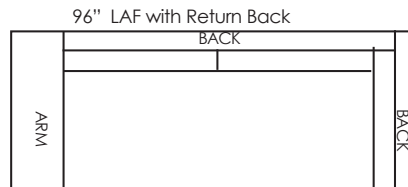

LANCASTER

CUSTOM CRAFTED UPHOLSTERY

ROBERTA SECTIONAL 8665

D40 H26/33
AH20 AW11 SD26 SH18

Roberta Bench Seats and Backs Standard • Standard with hidden recessed matte black legs.
Ask about optional cushion configurations and custom sectionals
• Call for Pricing and Yardage Estimates •