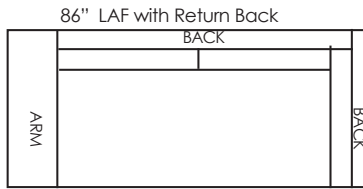

LANCASTER

CUSTOM CRAFTED UPHOLSTERY

ROBERTA SECTIONAL 8665

D40 H26/33
AH20 AW11 SD26 SH18

Roberta Bench Seats and Backs Standard • Standard with hidden recessed matte black legs.
Ask about optional cushion configurations and custom sectionals
• Call for Pricing and Yardage Estimates •