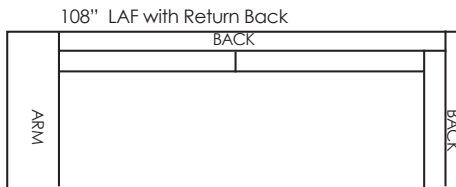

LANCASTER

CUSTOM CRAFTED UPHOLSTERY

ROBERTA SECTIONAL 8665

D40 H26/33
AH20 AW11 SD26 SH18

Roberta Bench Seats and Backs Standard • Standard with hidden recessed matte black legs.
Ask about optional cushion configurations and custom sectionals
• Call for Pricing and Yardage Estimates •