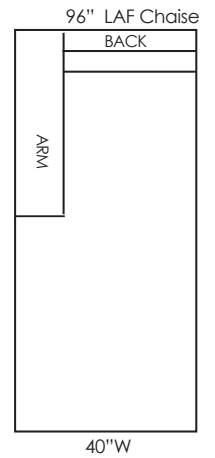

LANCASTER

CUSTOM CRAFTED UPHOLSTERY

ROBERTA SECTIONAL 8665

D40 H26/33
AH20 AW11 SD26 SH18

Roberta Bench Seats and Backs Standard • Standard with hidden recessed matte black legs.
Ask about optional cushion configurations and custom sectionals
• Call for Pricing and Yardage Estimates •